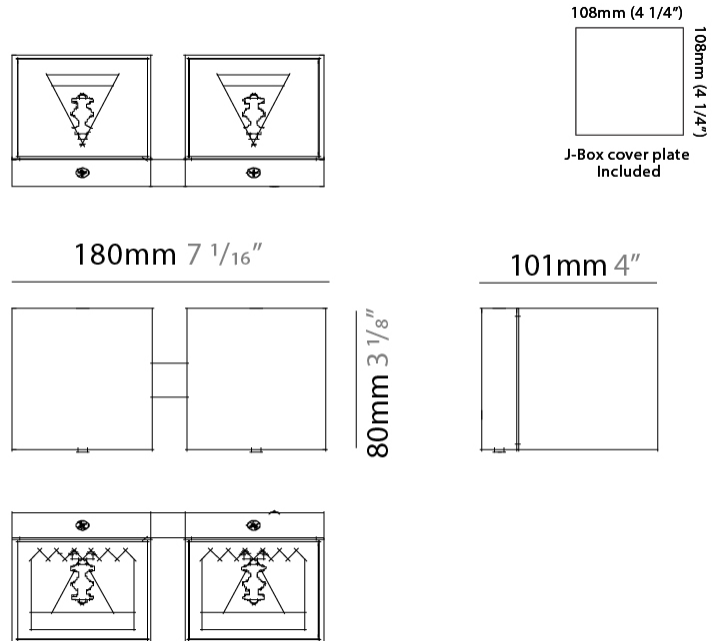

DAU DOUBLE SURFACE

D93095-

base number   Finish
Options

1. To build a product code in our configurator select the specify button on the base model # product page
2. To build a manual product code on this datasheet choose from the options listed below in blue font and add the suffix to the base model #

GENERAL

Series: Dau _____
Subseries: Dau Double _____
Brand: Milan _____
Division: Design _____
Mounting Type: Surface _____
Mounting Location: Wall _____
Subcategory: Up/Down Light _____

PHYSICAL

Shape: Rectangle _____
Length (mm): 180 _____
Length (in): 7 1/16 _____
Height (mm): 80 _____
Depth (mm): 101 _____
Height (in): 3 1/8 _____
Depth (in): 4 _____
Extension (mm): 101 _____
Extension (in): 4 _____
Light Distribution: Direct / Indirect _____
Fixture Finish: BAL / MWL / BSL _____
Fixture Material: Extruded Aluminum _____

ELECTRICAL

Number of Lamps: 2 _____
Lamp Type: LED Retrofit _____
Lamp Shape: T4 _____
Bulb Included: Bulb Not Included _____
Max. Wattage Per Lamp (W): 3.5 _____
Lamp Base: G9 _____
Input Voltage (V): 120Vac Direct Line _____

LED

OPTICAL

RATINGS AND CERTIFICATIONS

Certified By: Certified for North American Standards _____
IP rating: IP20 _____