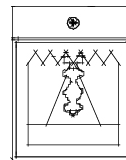

80mm 3 1/8"

101mm 4"